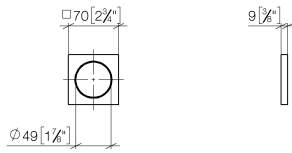

12 720 980

- rosette 70 x 70 mm

Can only be combined with exposed trim parts 36 002 970-FF / 36 110 970-FF / 36 111 970-FF / 36 112 970-FF / 36 050 970-FF.

Fits: IMO, LULU, MADISON, MEM, TARA, CL.1, LISSÉ, VAIA, META, CYO

12 720 980

mm [inches]

12 720 980

Parts for other
finishes can be found
here: Brushed
Platinum

Spare parts list

No.	Item Number	Name	Quantity used	Delivery time
1	09 30 11 291 90	disc	1	2
2	09 14 10 046 90	seal	1	2
3	09 31 11 099 90	pin	1	2