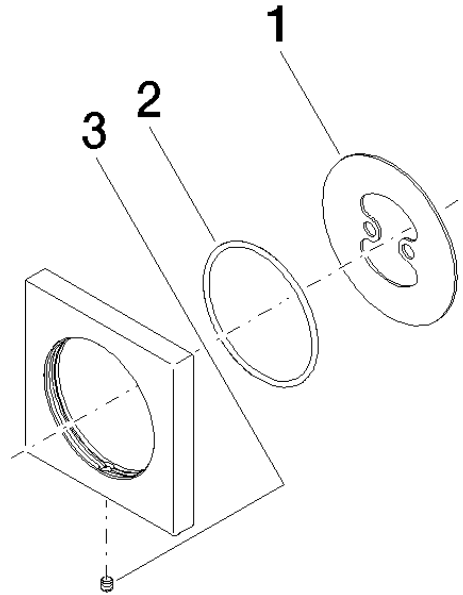

12 720 980

mm [inches]

12 720 980

Parts for other
finishes can be found
here: Brushed
Platinum

Spare parts list

No.	Item Number	Name	Quantity used	Delivery time
1	09 30 11 291 90	disc	1	2
2	09 14 10 046 90	seal	1	2
3	09 31 11 099 90	pin	1	2